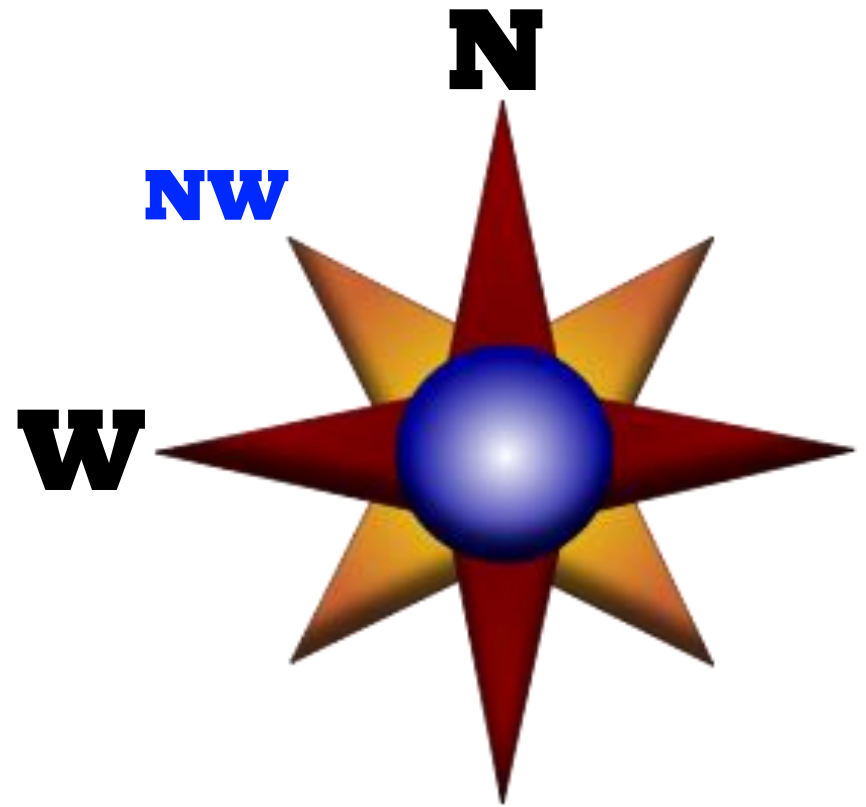

# WHAT IS IT?

A compass rose is a design on a map that shows directions. It shows north, south, east, west, northeast, northwest, southeast, and southwest.

# INTERMEDIATE DIRECTIONS

Northeast

is between north  
and east.

This is an intermediate direction.

# INTERMEDIATE DIRECTIONS

Northwest

is between north  
and west.

This is an intermediate direction.

# INTERMEDIATE DIRECTIONS

Southwest  
is between south  
and west.

This is an intermediate direction.