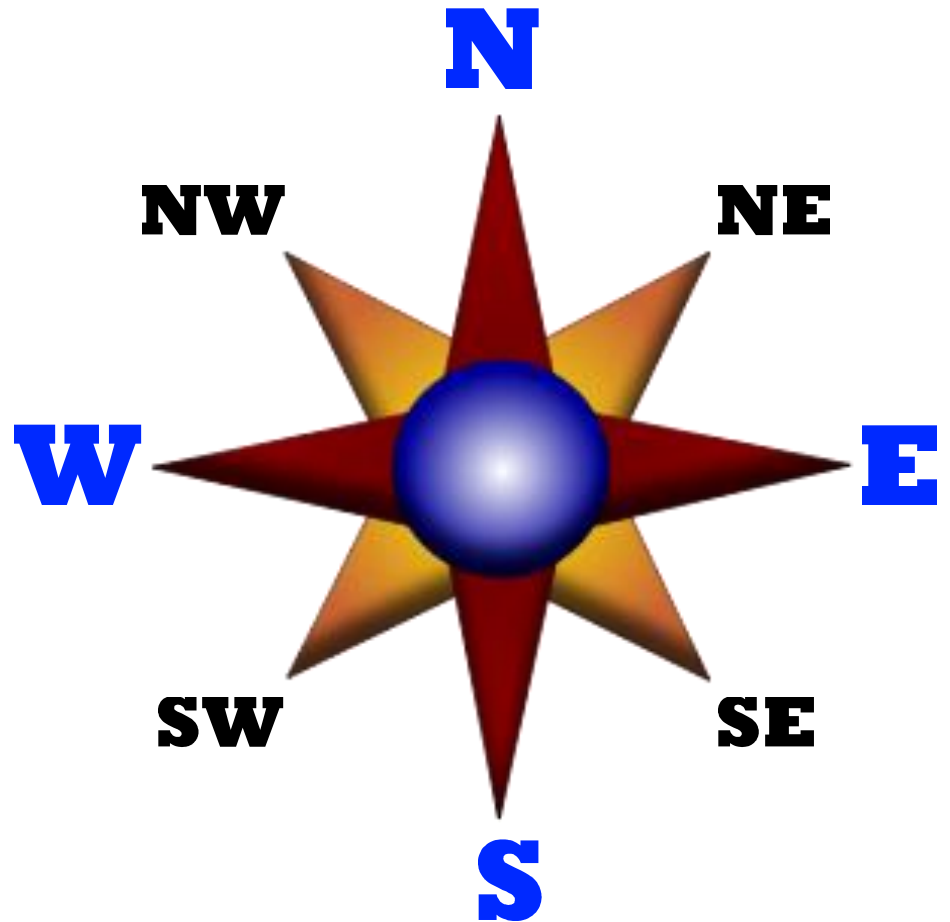

COMPASS ROSE

PUTTING IT TOGETHER

- North
- South
- East
- West
- Northeast
- Northwest
- Southeast
- Southwest